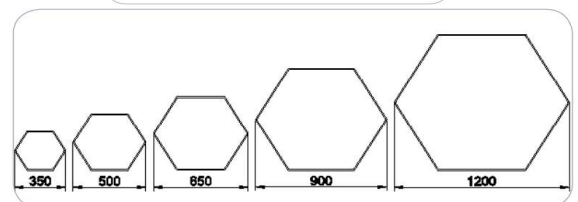

Dimension diagram