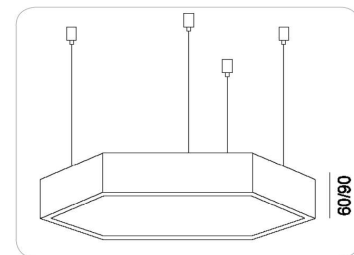

Dia=1200mm
H=60/90/95mm

Frame

Aluminium

Color Tempertaure

5700K

Power

105W

Total Luminous Flux

L70 minimum at 50,000
burning hours

Dimension diagram

Remarks:-

Address: Plot #7 Saroorpur-Nangla Industrial Area,Ballabgarh-Sohna Road,Faridabad-121005

Email: info@sovitron.com